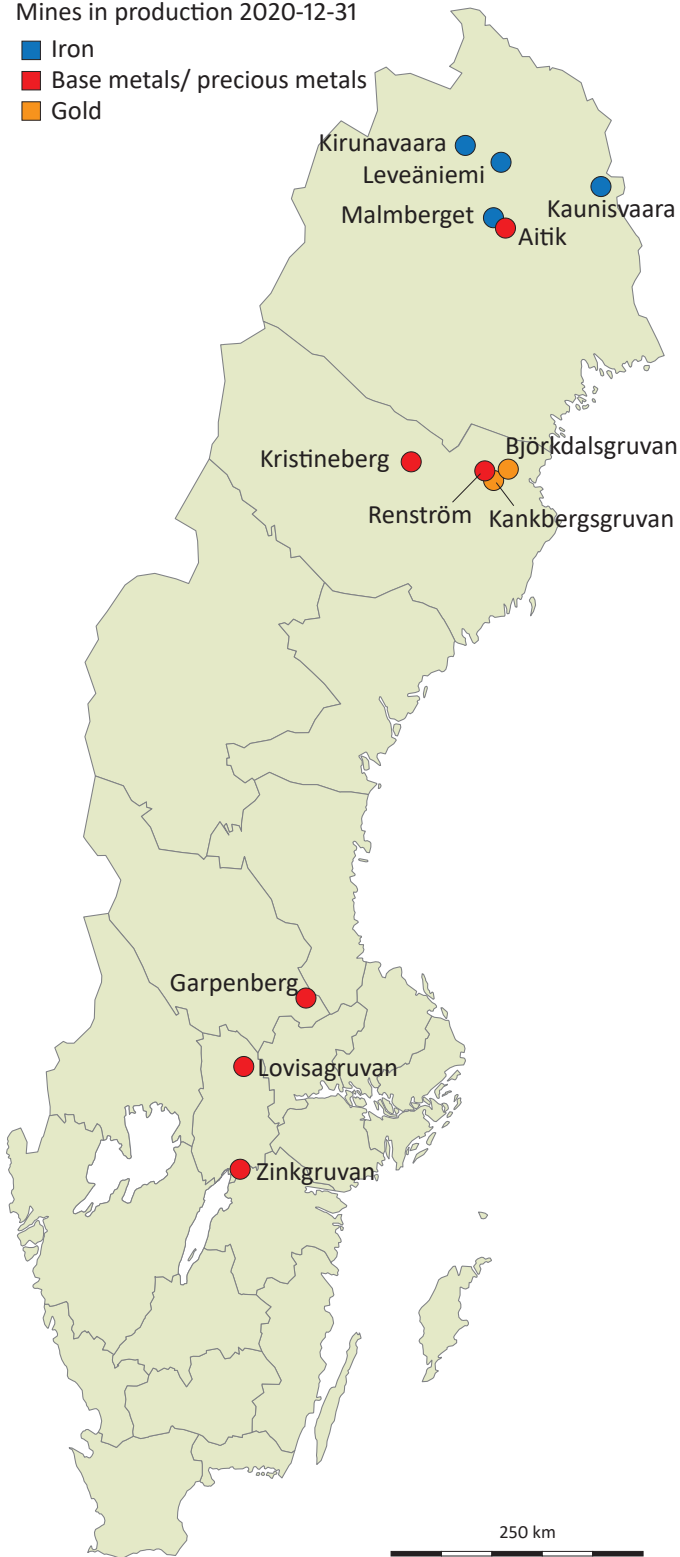

Mines in production 2020-12-31

- Iron
- Base metals/ precious metals
- Gold

250 km